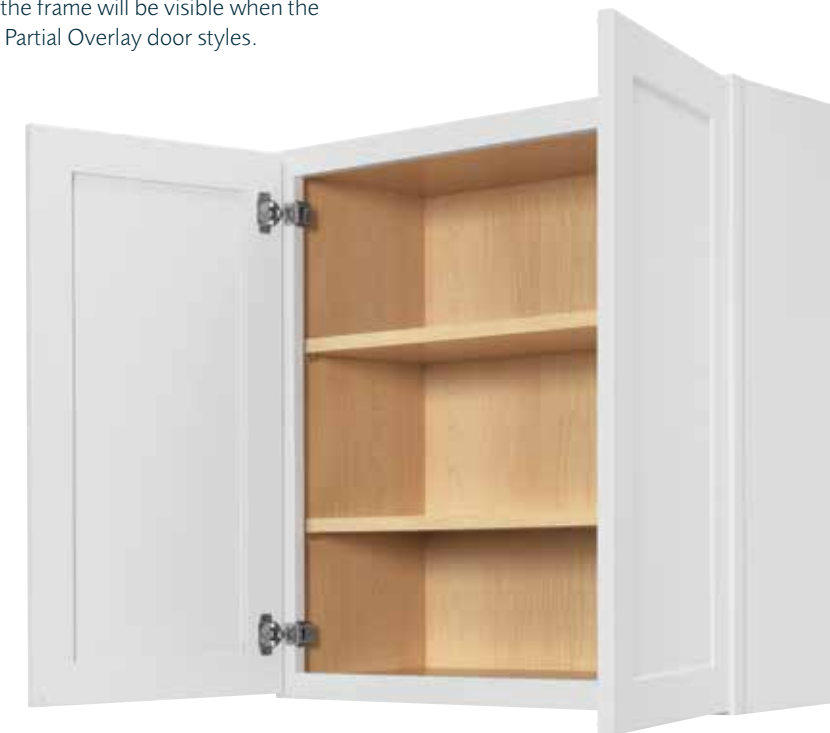

**I-BEAM BRACES**

3/8" Thick furniture board

**ADJUSTABLE SHELF**

3/4" Thick furniture board with Natural Maple laminate and PVC edgebanding

**TOEKICK**

Unfinished furniture board; field-applied Toeboard required