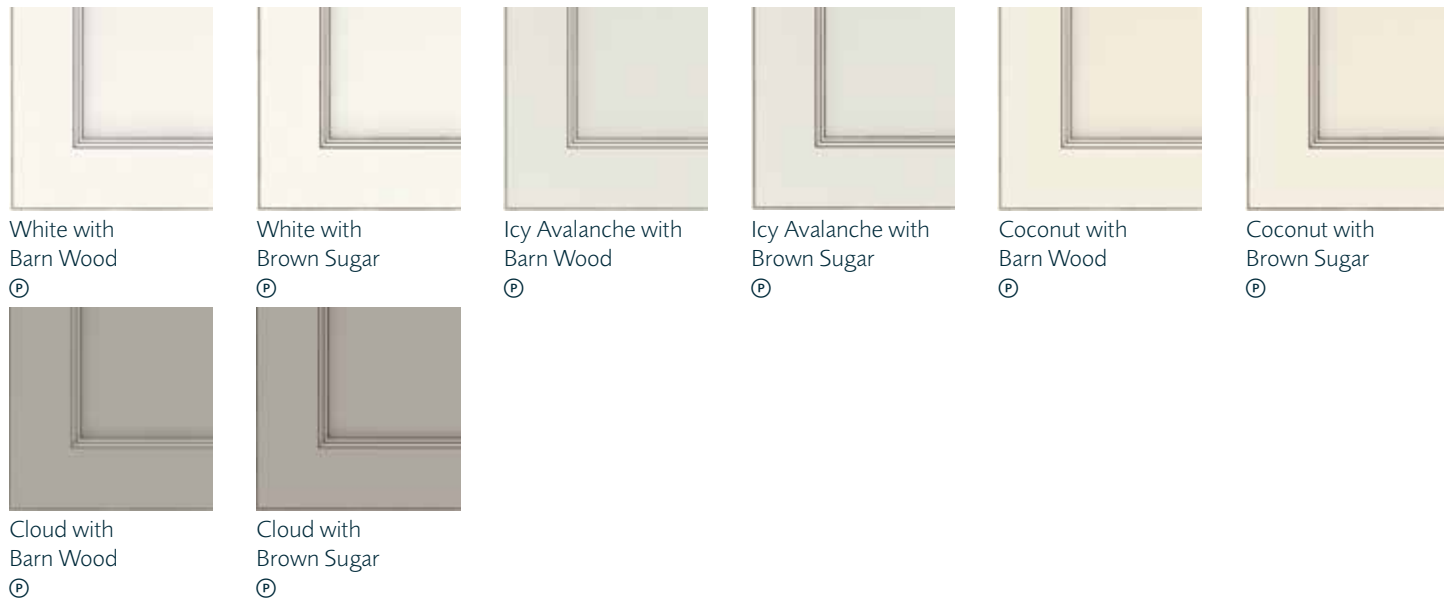

PAINTS WITH PENNED GLAZES*