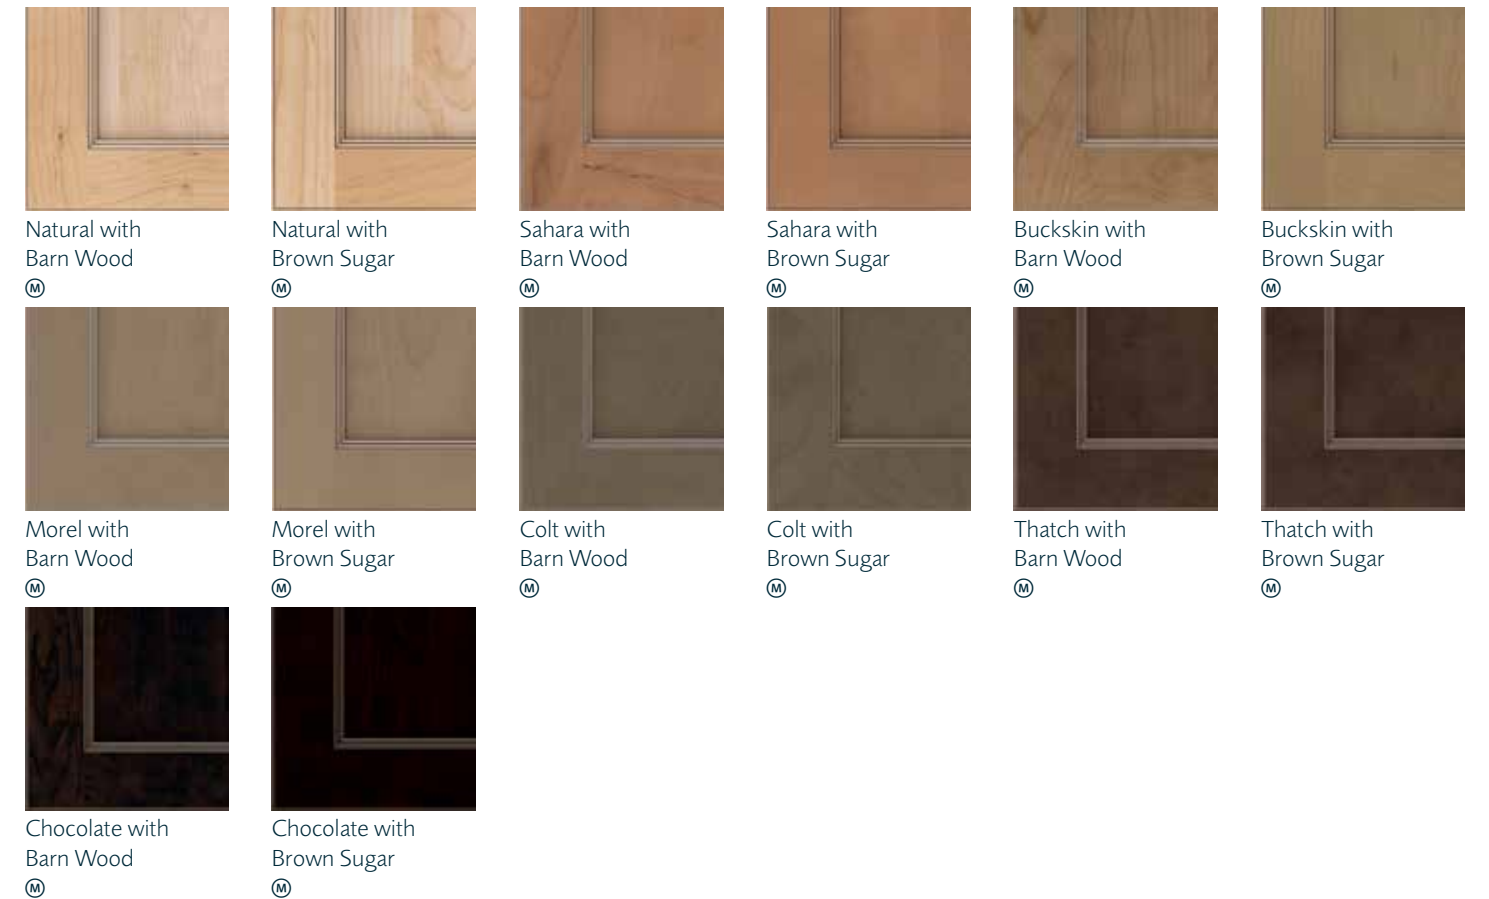

Species and finish offering differs in each Series.

- T** Trademark™ Series
- E** Entra™ Series

- C** Cherry
- M** Maple
- O** Oak
- P** Painted Hardwood

- L** Laminate
- P** PureStyle™

\* When Rivali is selected in Painted Hardwood, the doors and drawer fronts will be constructed of medium density fiberboard (MDF) or high density fiberboard (HDF).  
 \*\* Willet Purestyle features mitered door and drawer front construction.

LAMINATES, PURESTYLE & PAINTS\*

PAINTS WITH PENNED GLAZES\*

STAINS

STAINS WITH PENNED GLAZES

\*When Hardwood is painted, cabinet components, doors and/or drawer fronts may be constructed of various hardwood materials and/or composite materials such as Medium Density Fiberboard (MDF) and/or High Density Fiberboard (HDF).