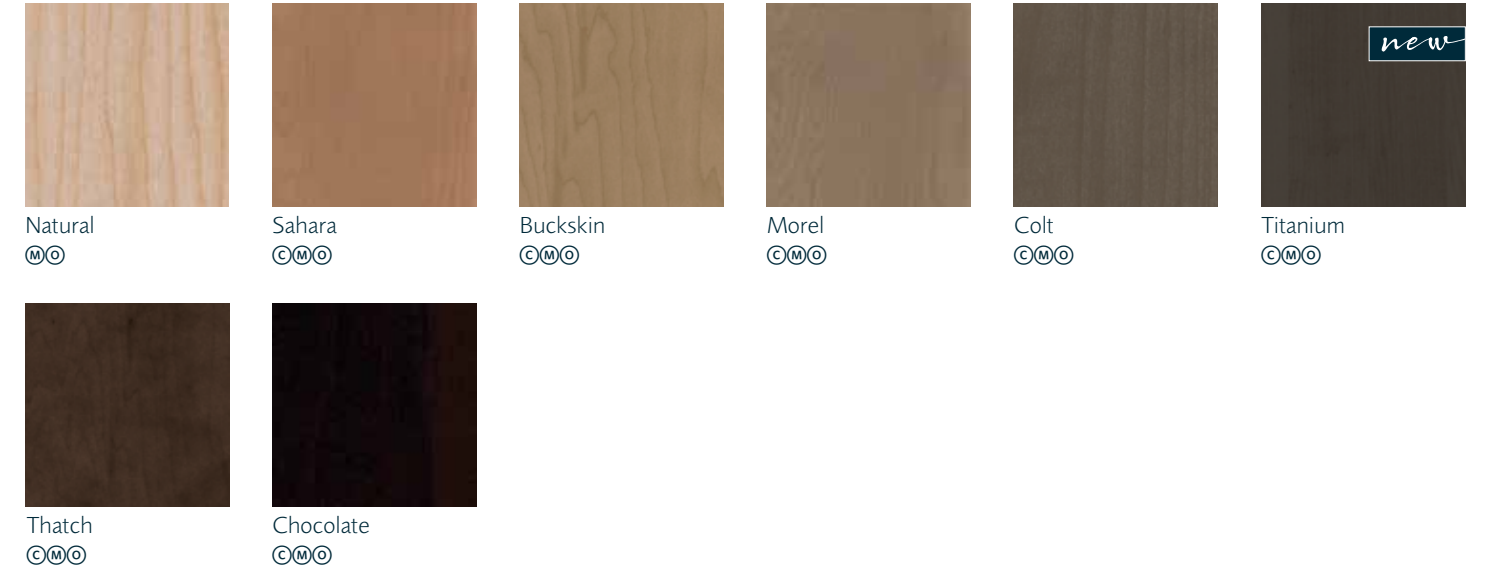

LAMINATES, PURESTYLE & PAINTS*

PAINTS WITH PENNED GLAZES*

STAINS

STAINS WITH PENNED GLAZES

*When Hardwood is painted, cabinet components, doors and/or drawer fronts may be constructed of various hardwood materials and/or composite materials such as Medium Density Fiberboard (MDF) and/or High Density Fiberboard (HDF).