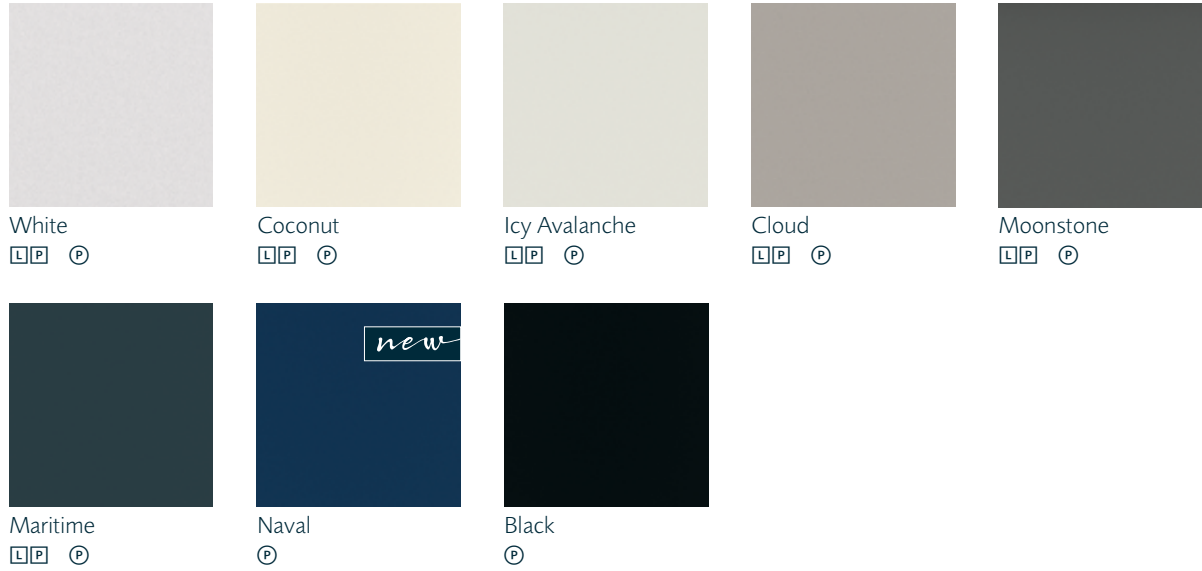

LAMINATES, PURESTYLE & PAINTS*